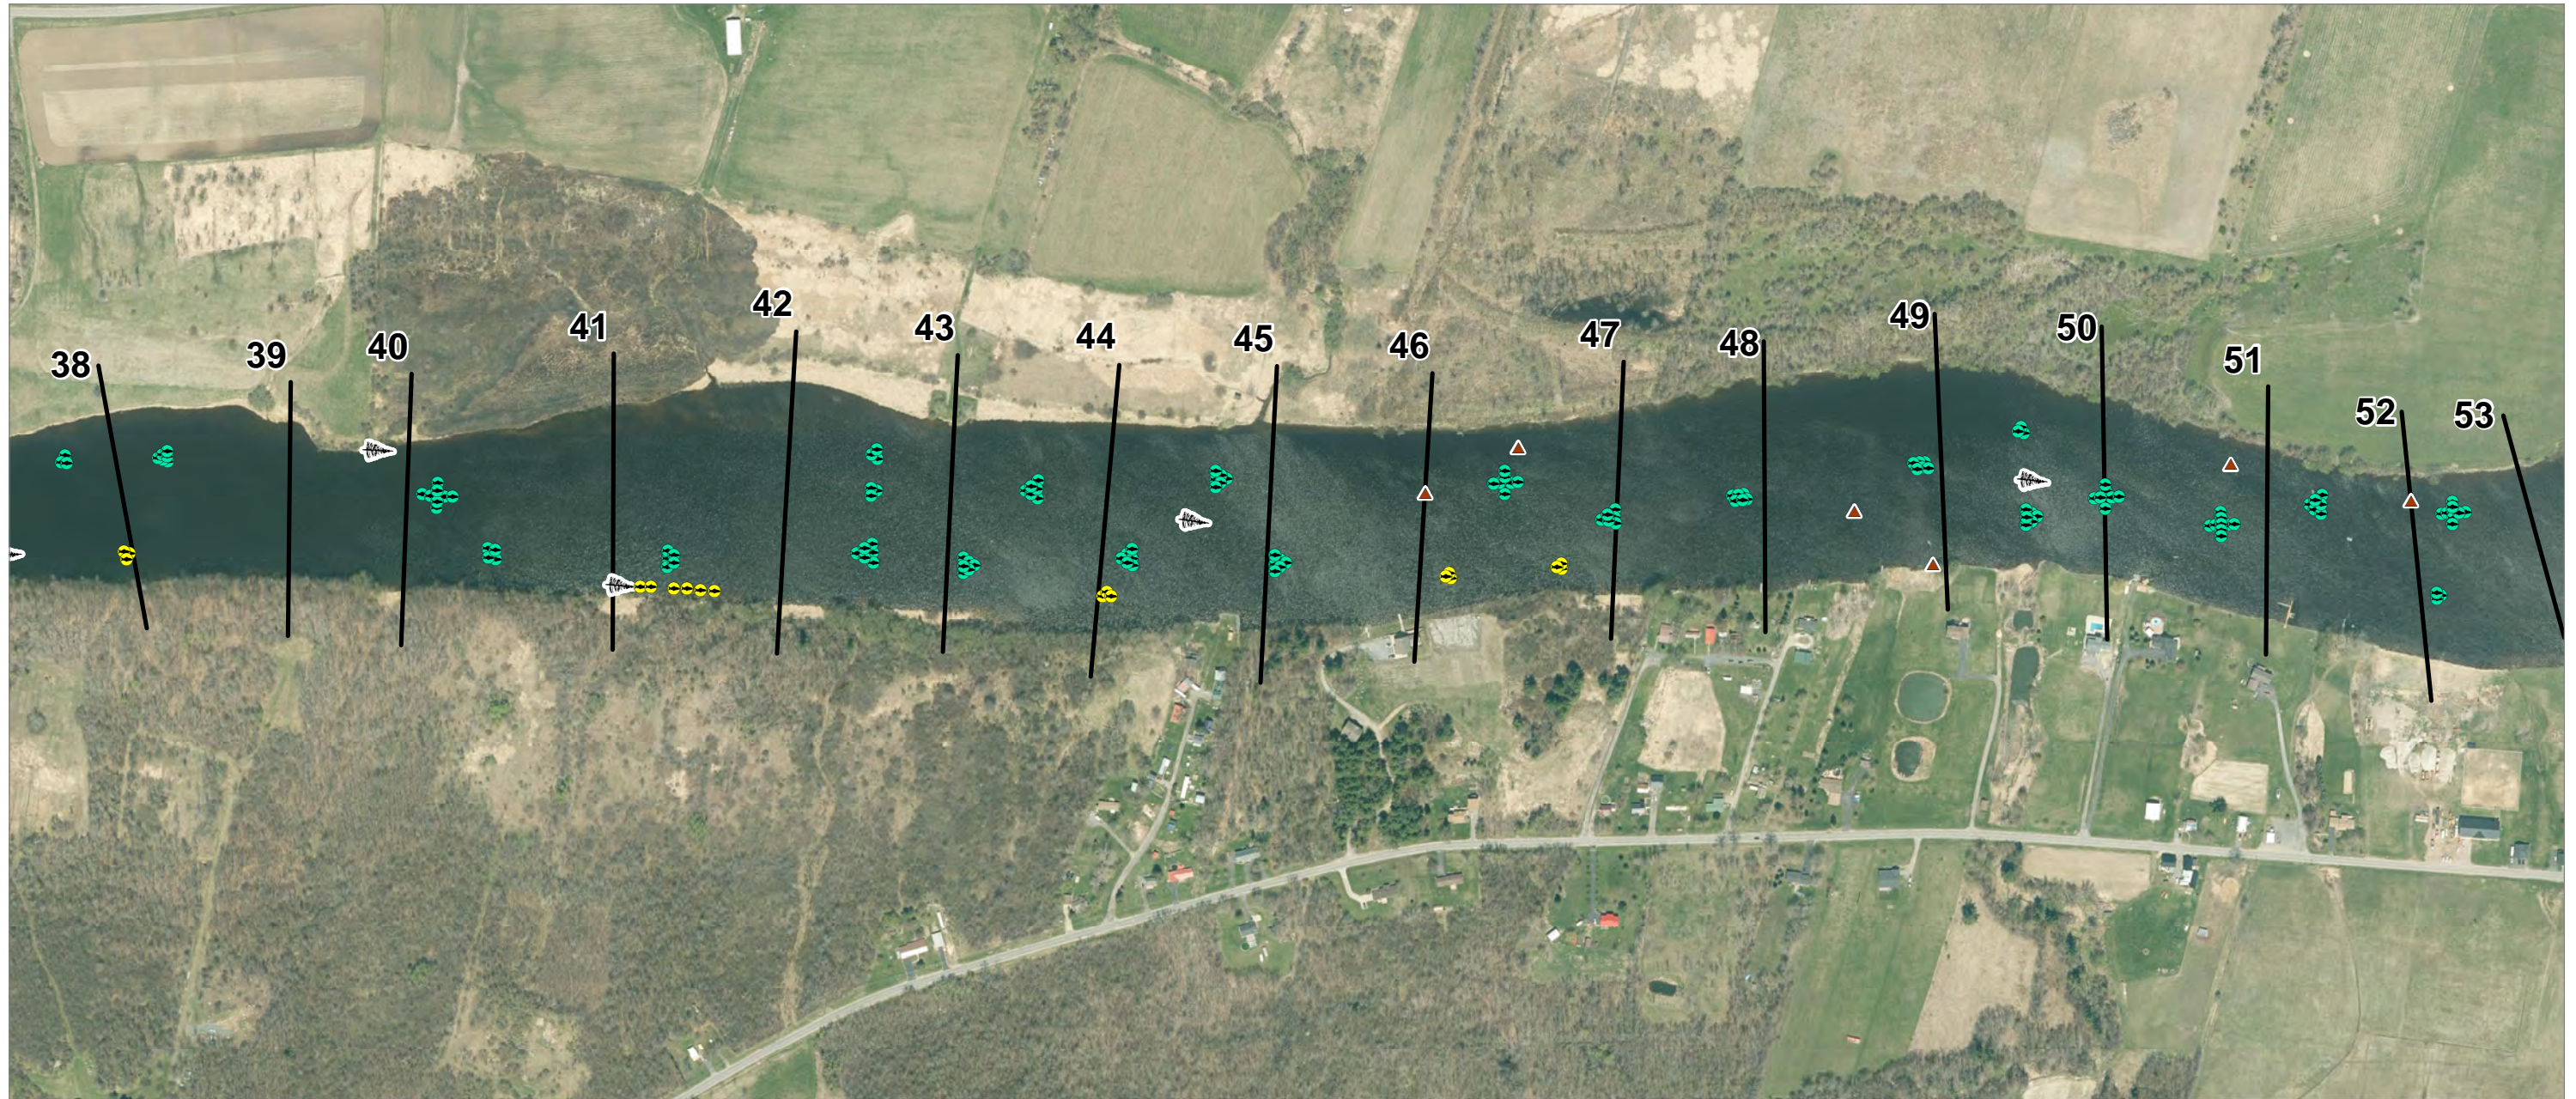

- LEGEND:**
- ▲ Target Rock Cluster Locations
 - 🌳 Target Anchored Rootwad Locations
 - Target Fish Crib Locations
 - Low Profile Fish Cribs
 - Large Fish Cribs
 - ▭ Project Staging Areas
 - Overhead Power Lines
 - Bridges
 - Grasse River Transects

- LEGEND:**
- ▲ Target Rock Cluster Locations
 - 🌲 Target Anchored Rootwad Locations
 - Target Fish Crib Locations
 - Low Profile Fish Cribs
 - Large Fish Cribs
 - Project Staging Areas
 - Overhead Power Lines
 - Bridges
 - Grasse River Transects

- LEGEND:**
- ▲ Target Rock Cluster Locations
 - 🌳 Target Anchored Rootwad Locations
 - Target Fish Crib Locations
 - 🟡 Low Profile Fish Cribs
 - 🟢 Large Fish Cribs
 - Project Staging Areas
 - Overhead Power Lines
 - Bridges
 - Grasse River Transects