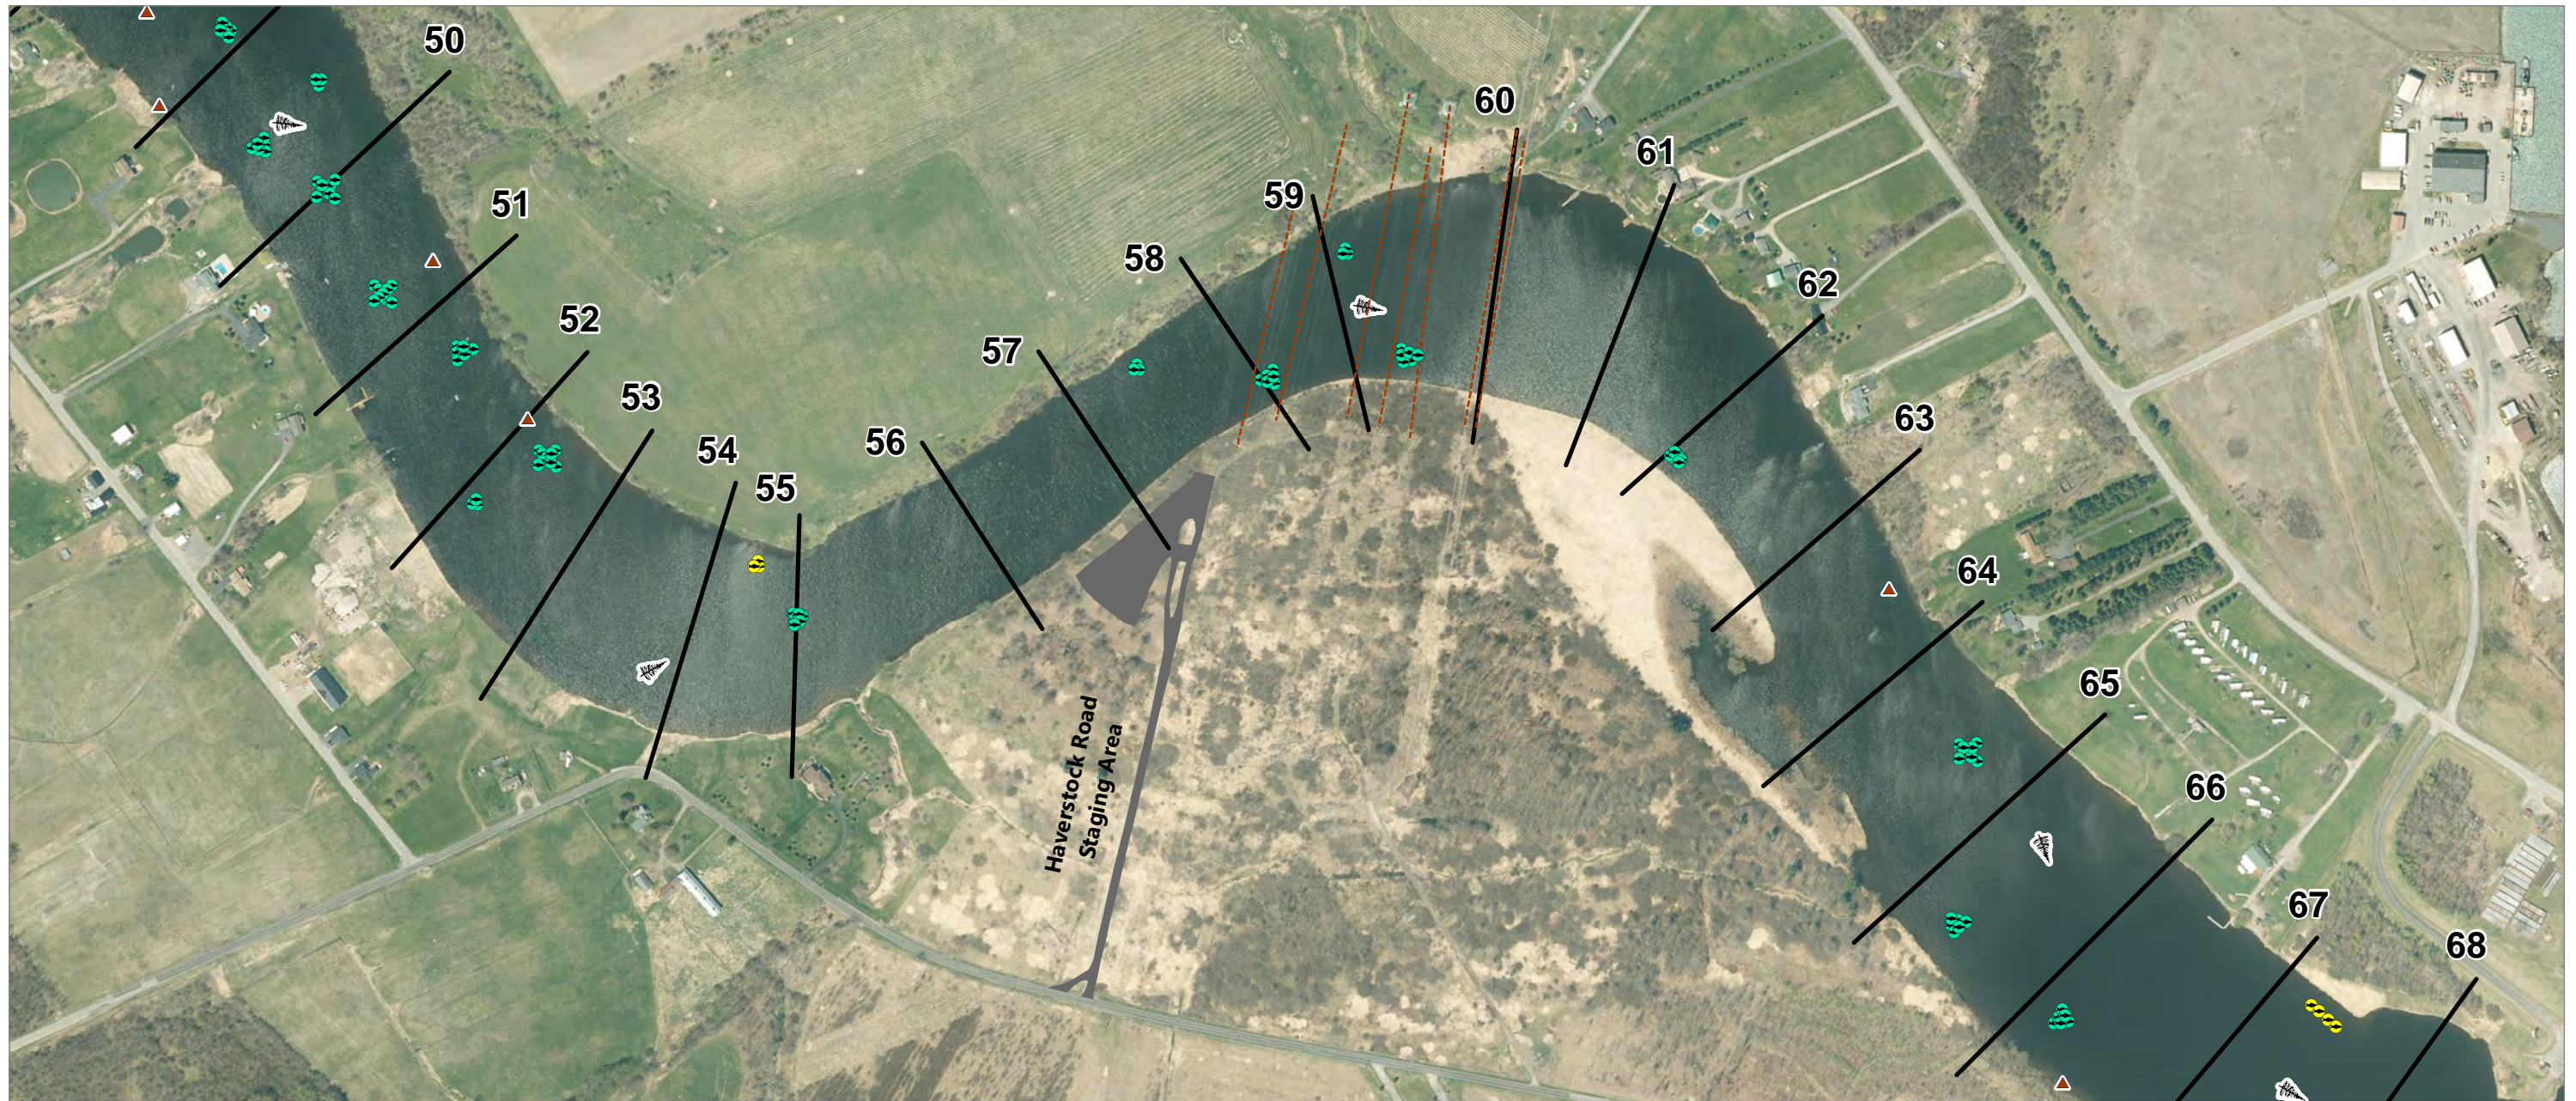

- LEGEND:**
- ▲ Target Rock Cluster Locations
 - 🌲 Target Anchored Rootwad Locations
 - Target Fish Crib Locations
 - Low Profile Fish Cribs
 - Large Fish Cribs
 - Project Staging Areas
 - Overhead Power Lines
 - Bridges
 - Grasse River Transects

Publish Date: 2021/10/05, 10:32 AM | User: aconstant
 Filepath: \\Orcas\GIS\Jobs\Arconic_1444\Project_Overview_Website_Graphics\HabFeature_Locs_Community_Maps_20210915.mxd

Figure 4
Habitat Feature Locations
 Habitat Features
 Grasse River/Arconic

- LEGEND:**
- ▲ Target Rock Cluster Locations
 - 🌳 Target Anchored Rootwad Locations
 - Target Fish Crib Locations
 - 🟡 Low Profile Fish Cribs
 - 🟢 Large Fish Cribs
 - Project Staging Areas
 - Overhead Power Lines
 - Bridges
 - Grasse River Transects