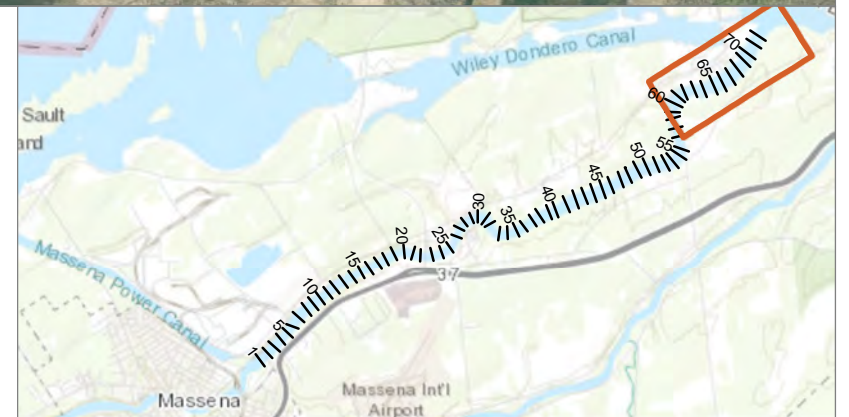

- LEGEND:**
- ▲ Target Rock Cluster Locations
 - 🌲 Target Anchored Rootwad Locations
 - Target Fish Crib Locations
 - Low Profile Fish Cribs
 - Large Fish Cribs
 - Project Staging Areas
 - Overhead Power Lines
 - Bridges
 - Grasse River Transects

- LEGEND:**
- ▲ Target Rock Cluster Locations
 - 🌳 Target Anchored Rootwad Locations
 - Target Fish Crib Locations
 - 🟡 Low Profile Fish Cribs
 - 🟢 Large Fish Cribs
 - Project Staging Areas
 - Overhead Power Lines
 - Bridges
 - Grasse River Transects

Publish Date: 2021/10/05, 10:32 AM | User: aconstant
 Filepath: \\Orcas\GIS\Jobs\Arconic_1444\Project_Overview_Website_Graphics\HabFeature_Locs_Community_Maps_20210915.mxd

Figure 5
Habitat Feature Locations
 Habitat Features
 Grasse River/Arconic