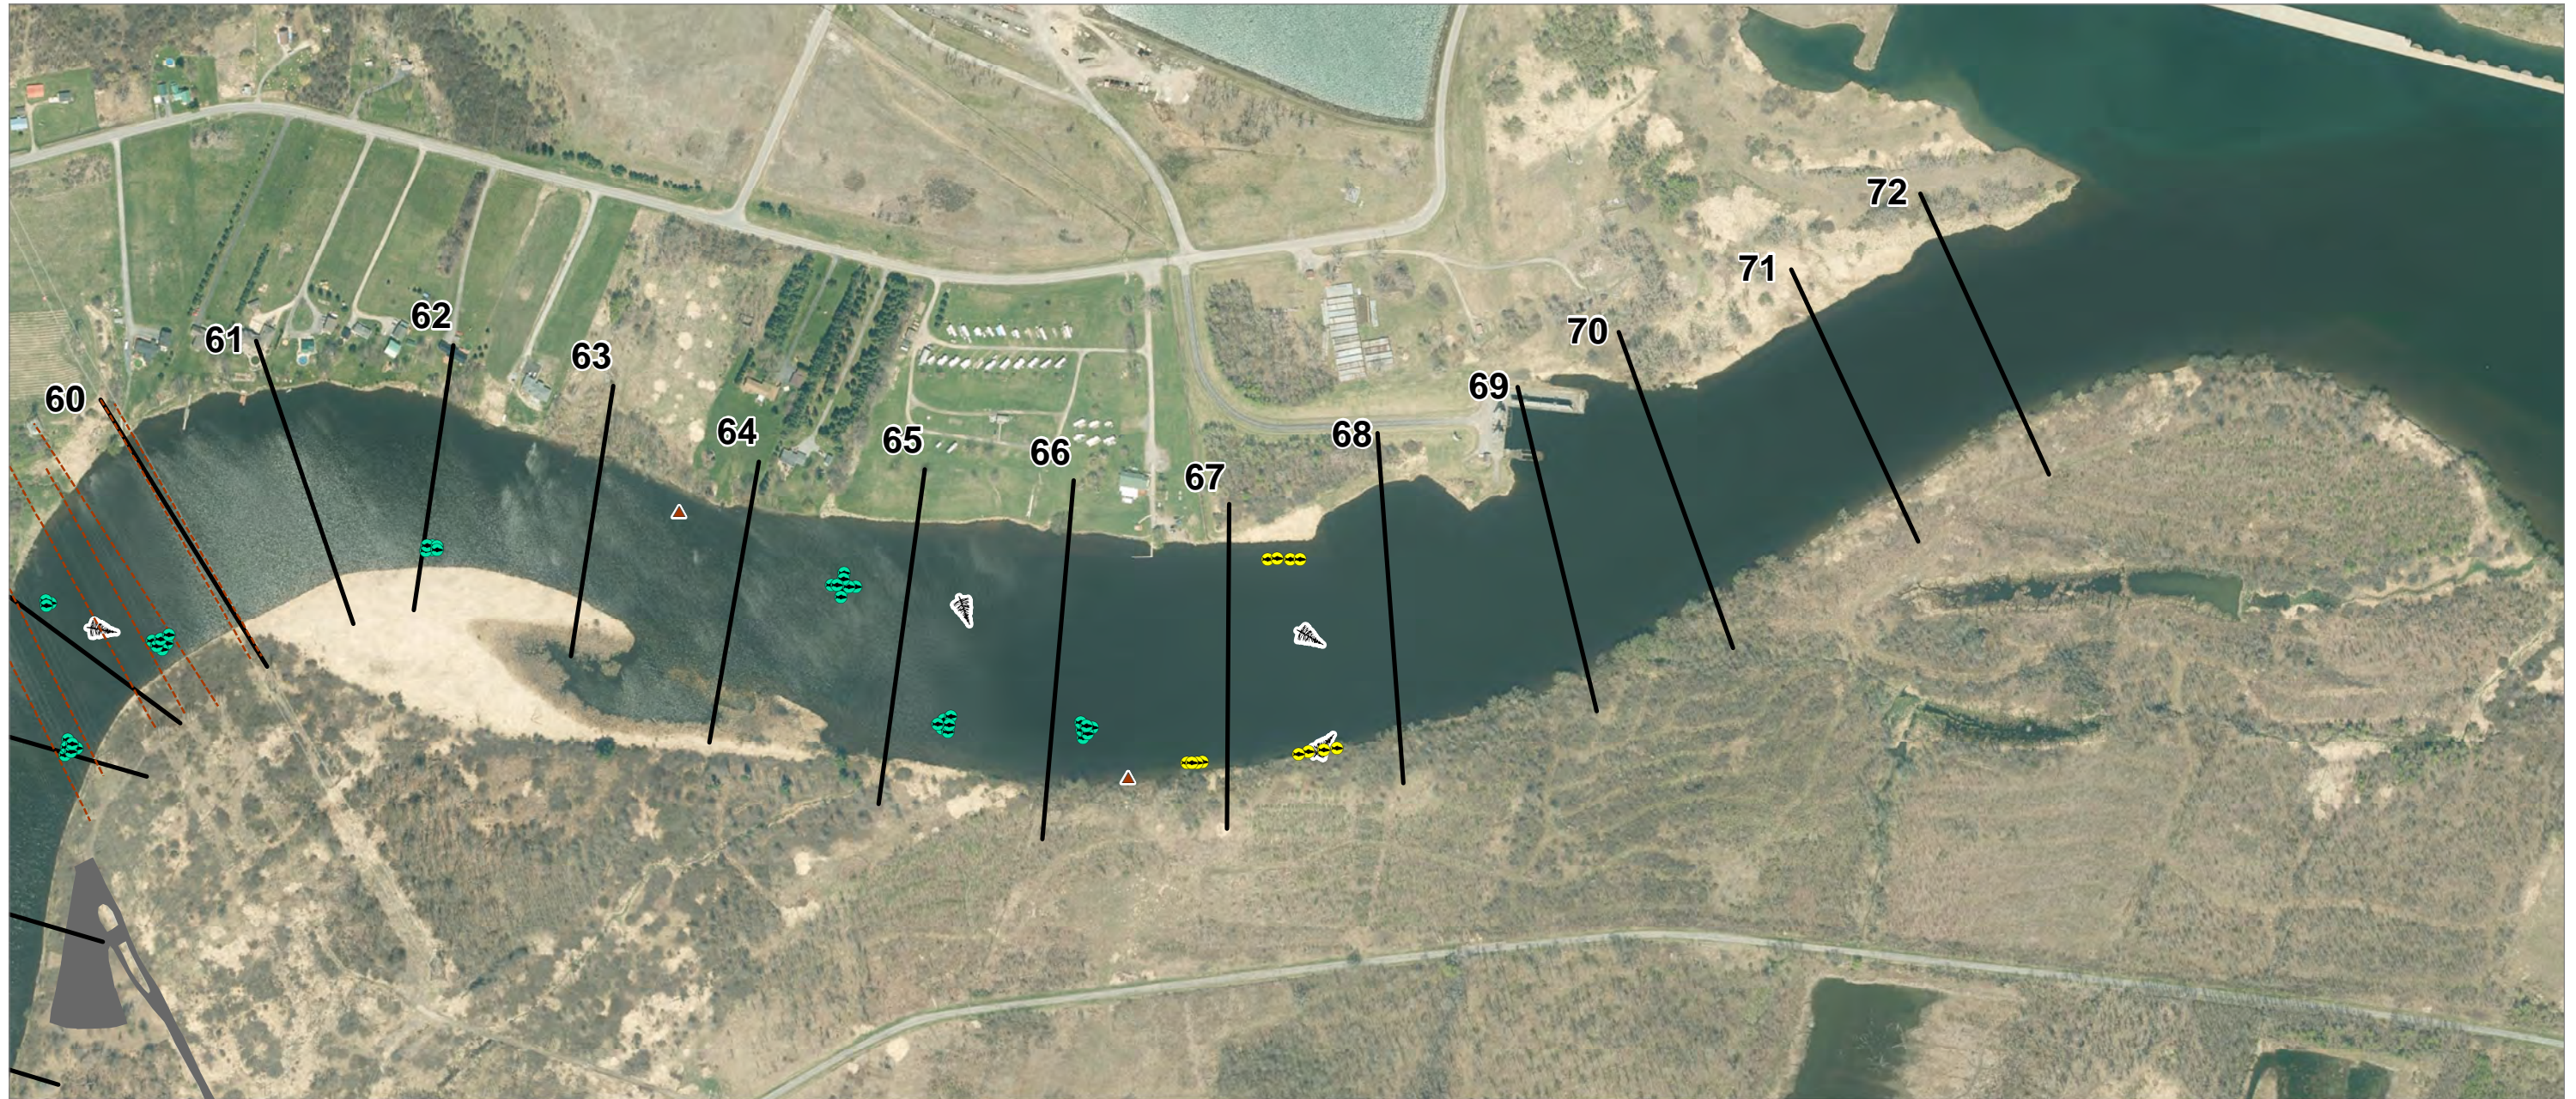

- LEGEND:**
- ▲ Target Rock Cluster Locations
 - 🌲 Target Anchored Rootwad Locations
 - Target Fish Crib Locations
 - Low Profile Fish Cribs
 - Large Fish Cribs
 - Project Staging Areas
 - Overhead Power Lines
 - Bridges
 - Grasse River Transects

- LEGEND:**
- ▲ Target Rock Cluster Locations
 - 🌳 Target Anchored Rootwad Locations
 - Target Fish Crib Locations
 - 🟡 Low Profile Fish Cribs
 - 🟢 Large Fish Cribs
 - Project Staging Areas
 - Overhead Power Lines
 - Bridges
 - Grasse River Transects

Publish Date: 2021/10/05, 10:32 AM | User: aconstant
 Filepath: \\Orcas\GIS\Jobs\Arconic_1444\Project_Overview_Website_Graphics\HabFeature_Locs_Community_Maps_20210915.mxd

Figure 5
Habitat Feature Locations
 Habitat Features
 Grasse River/Arconic